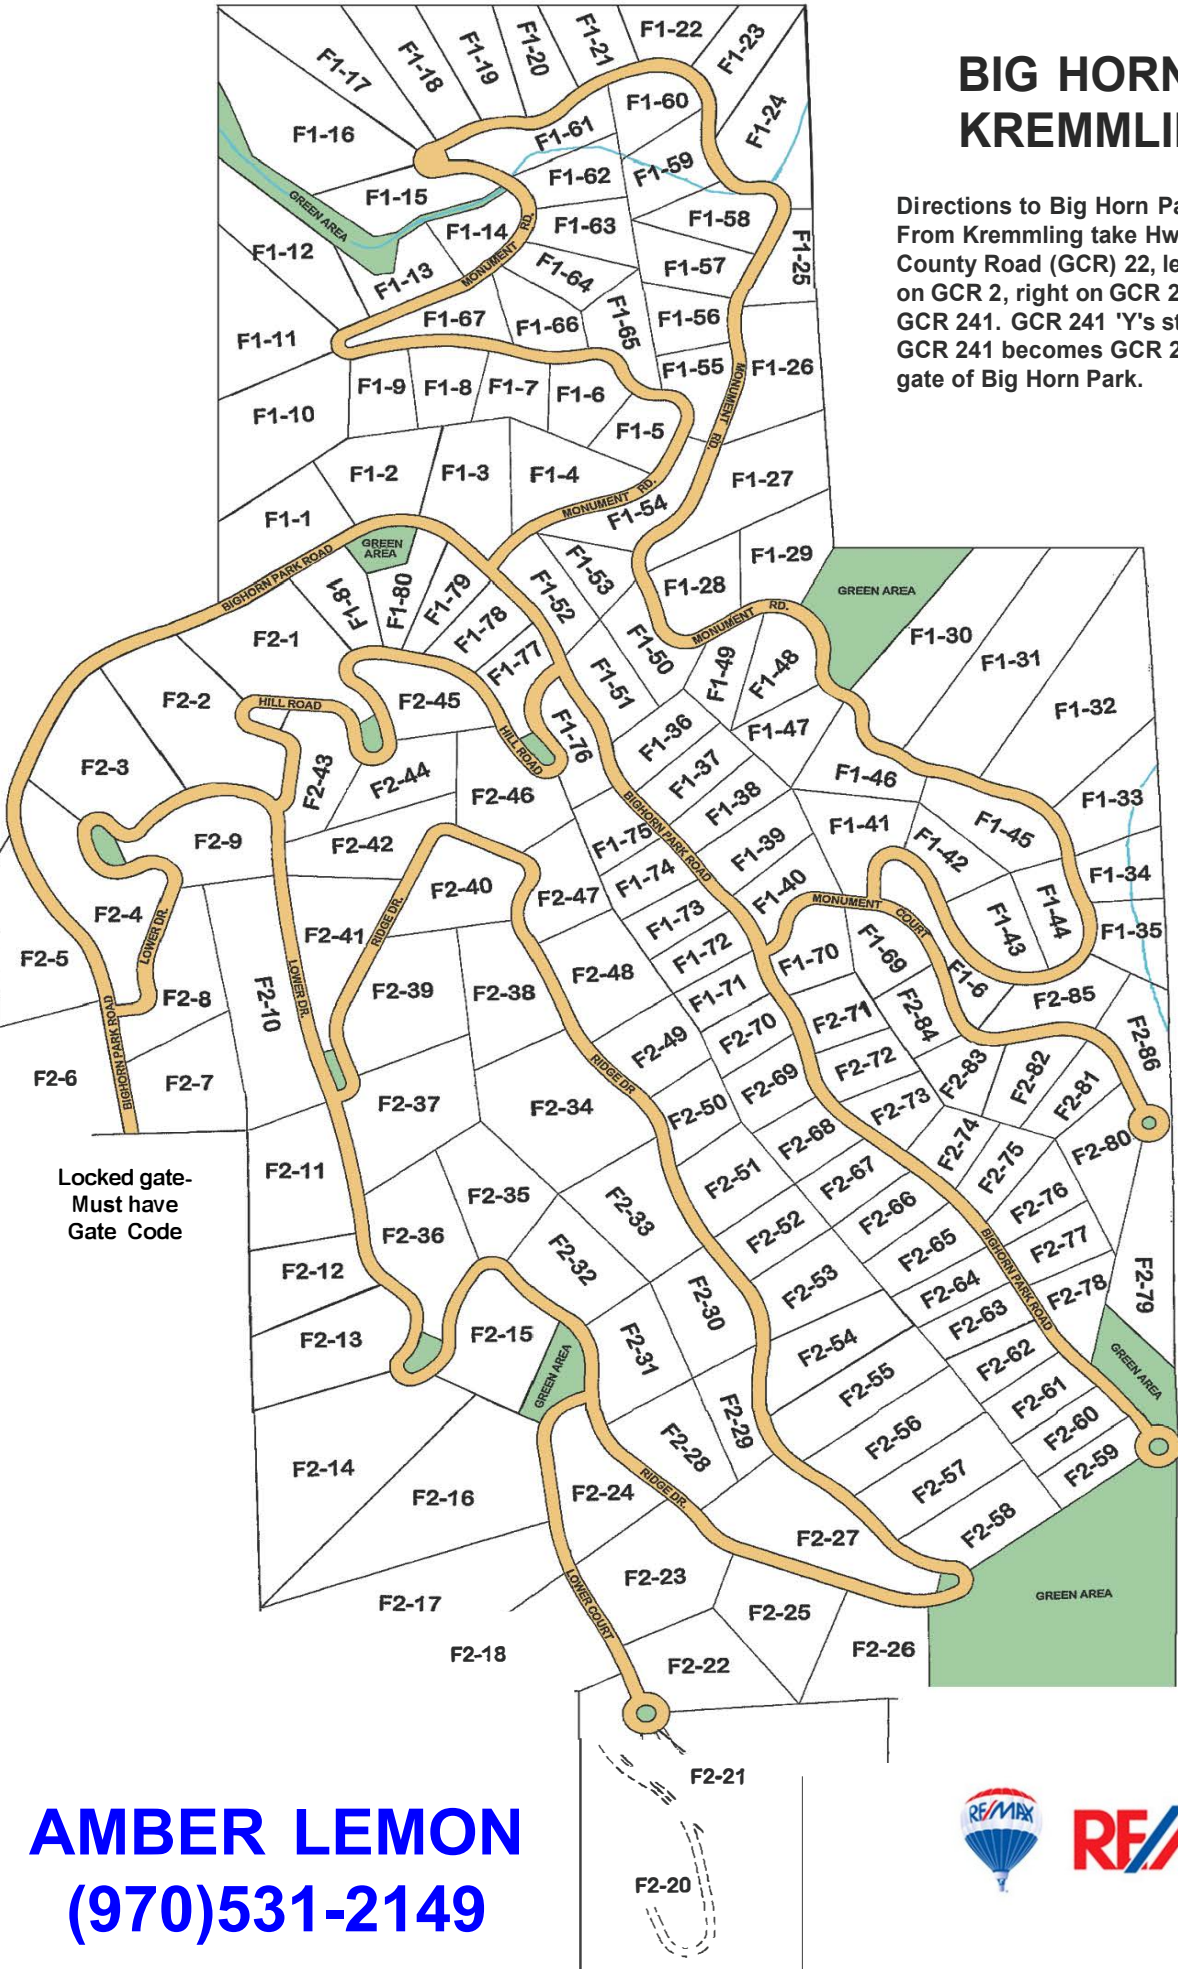

BIG HORN PARK KREMMLING, CO

Directions to Big Horn Park:
 From Kremmling take Hwy 40 East to Grand County Road (GCR) 22, left on GCR 22, left on GCR 2, right on GCR 24. GCR 24 becomes GCR 241. GCR 241 'Y's stay to the right. GCR 241 becomes GCR 2415 at the locked gate of Big Horn Park.